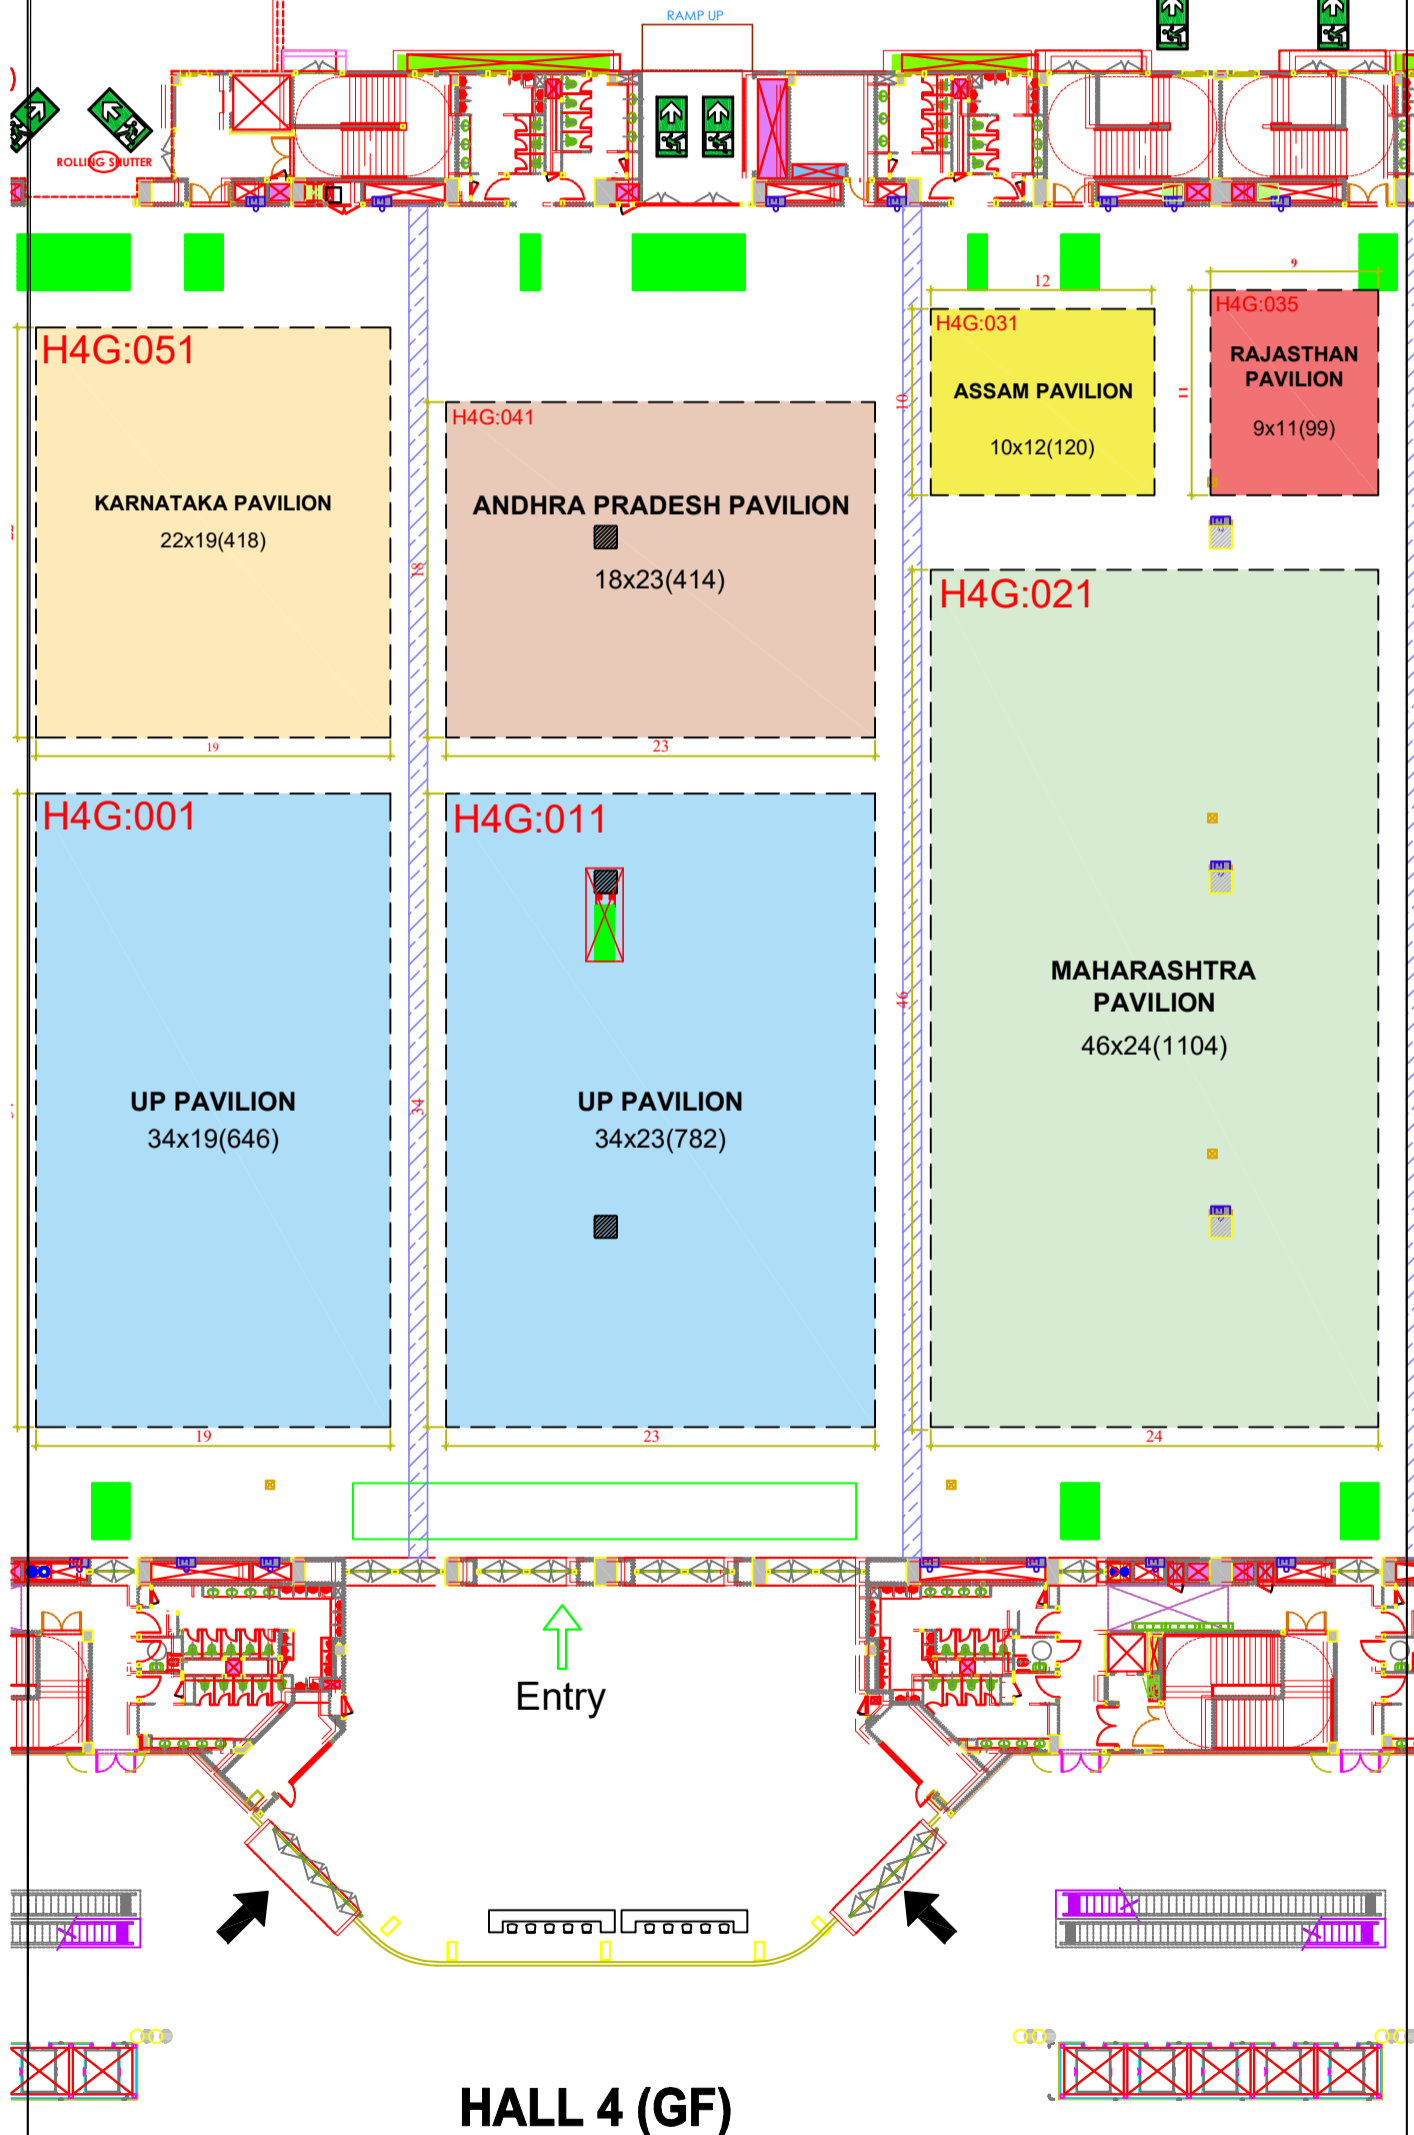

LEGEND:

- UP PAVILION - 1428 SQM
- MAHARASHTRA PAVILION - 1104 SQM
- ANDHRA PRADESH PAVILION - 506 SQM
- ASSAM PAVILION - 120 SQM
- ASSAM PAVILION - 120 SQM

HALL 4 (STATE PAVILION)

Pillar	Size (in Meters)
P1	1.50 x 1.50

Modified: 22.02.24
Time: 08.00PM