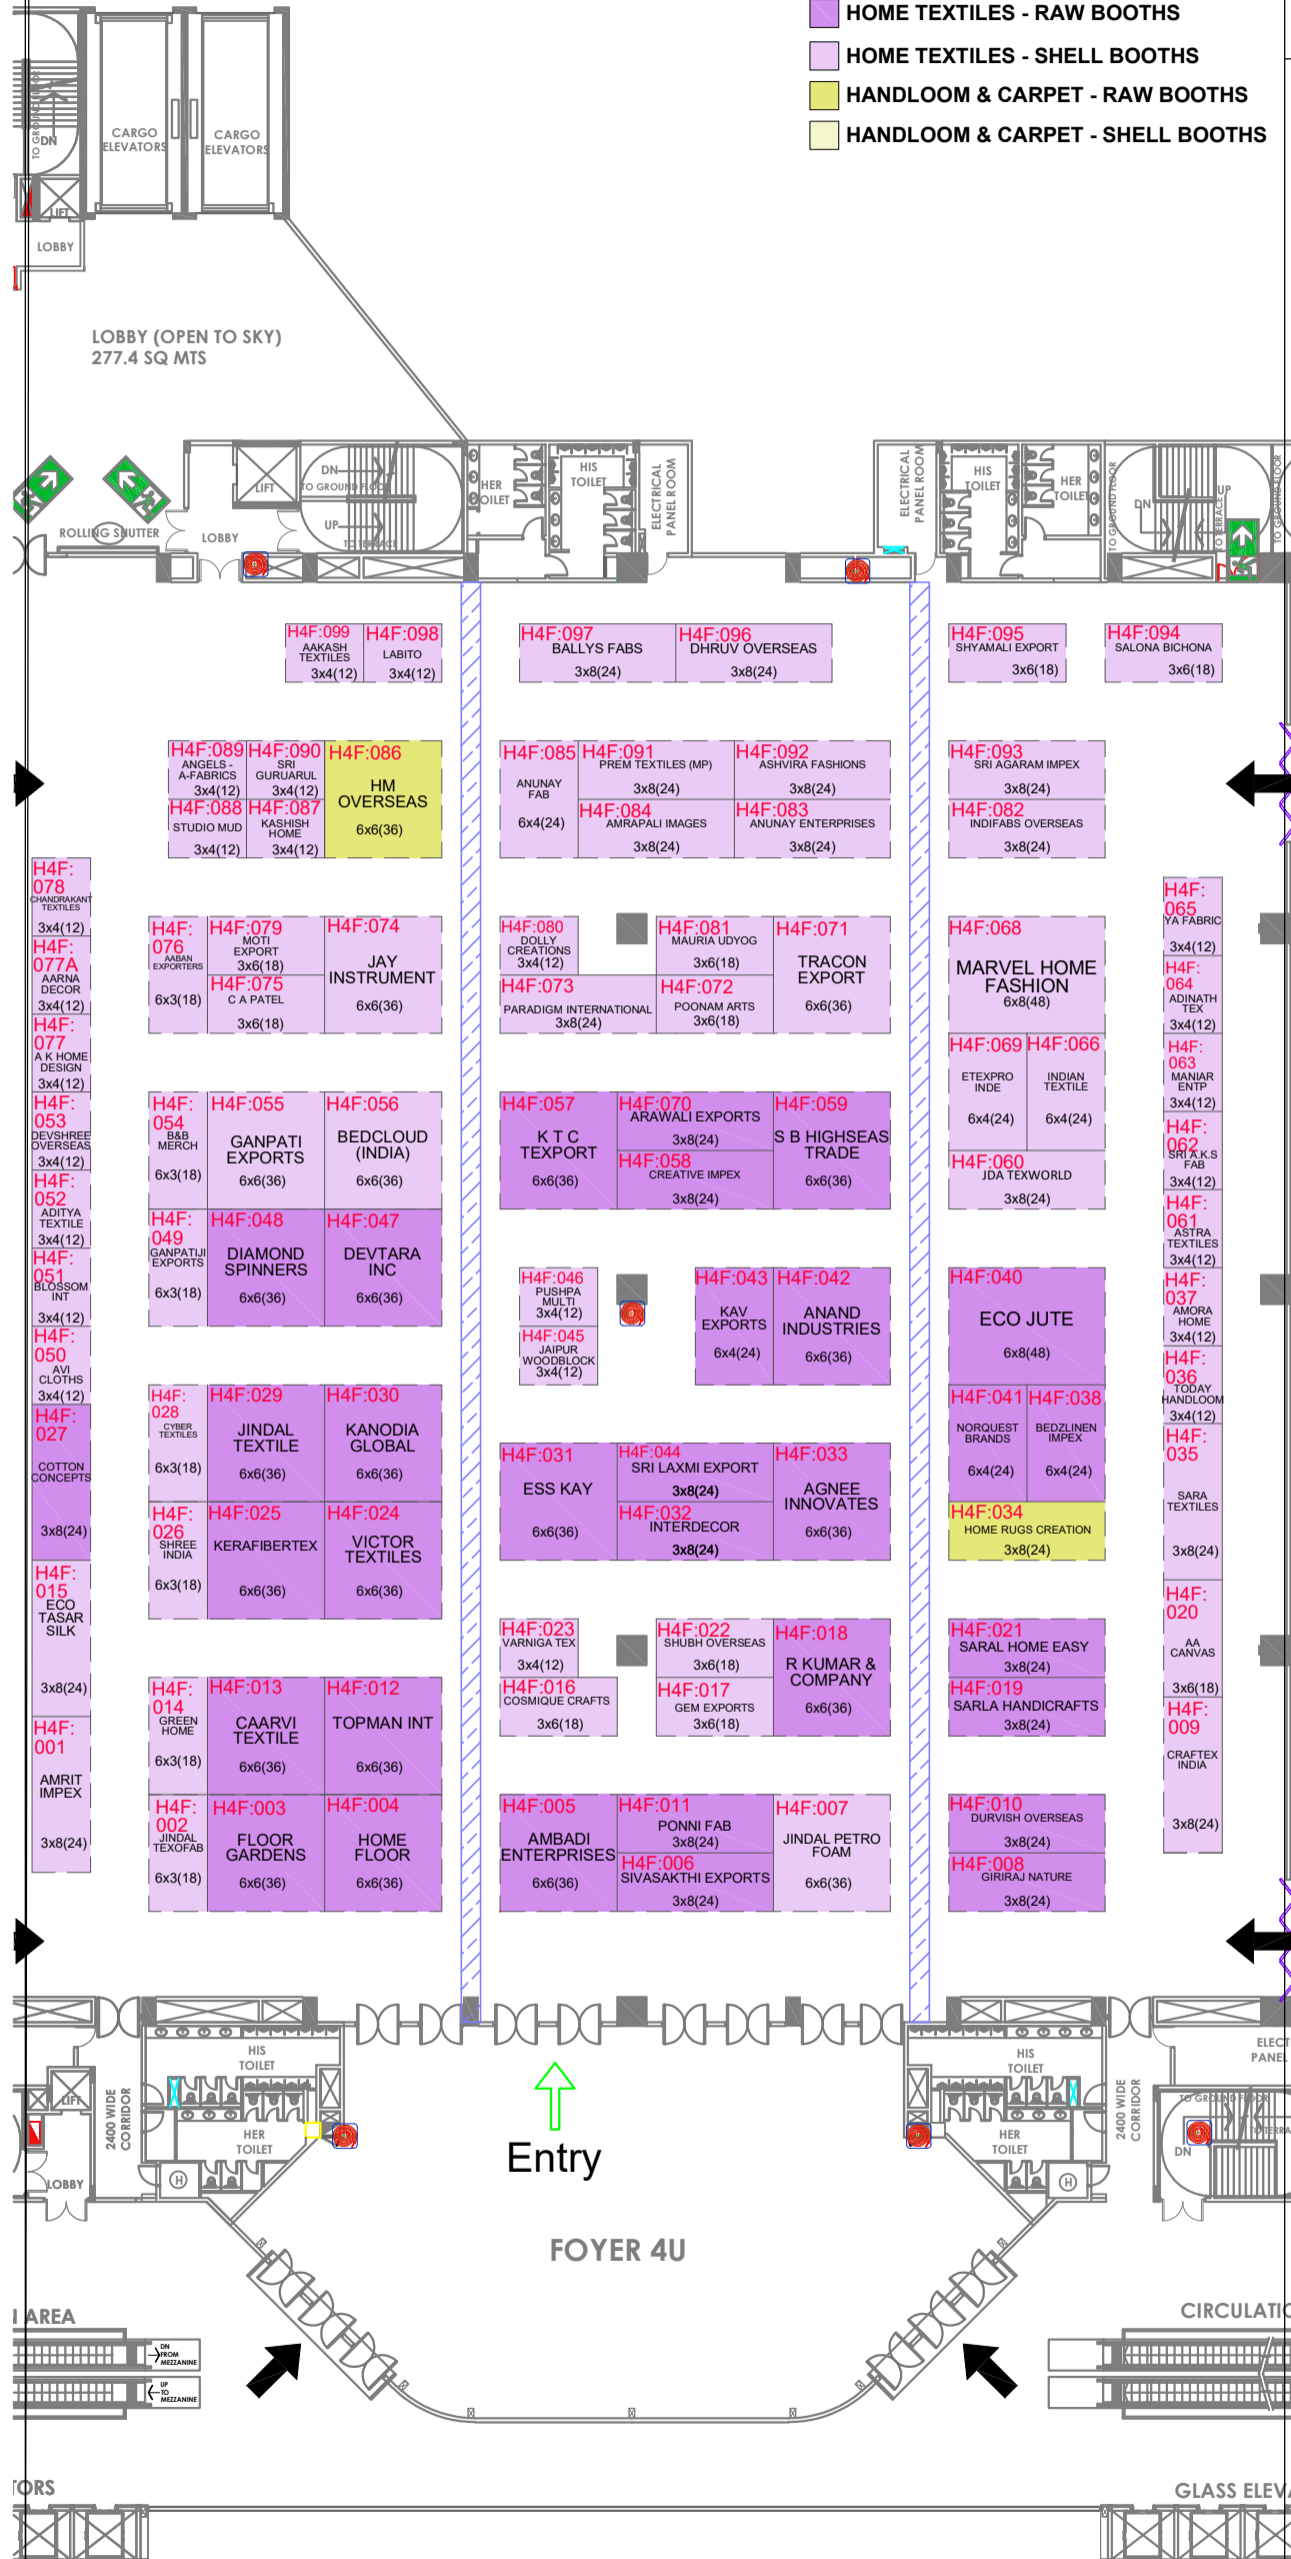

**LEGEND: HALL 5**

- HOME TEXTILES - RAW BOOTHS
- HOME TEXTILES - SHELL BOOTHS
- HANDLOOM & CARPET - RAW BOOTHS
- HANDLOOM & CARPET - SHELL BOOTHS

Pillar	Size (in Meters)
P1	1.50 x 1.50

**Modified: 22.02.24**  
**Time: 08.00PM**